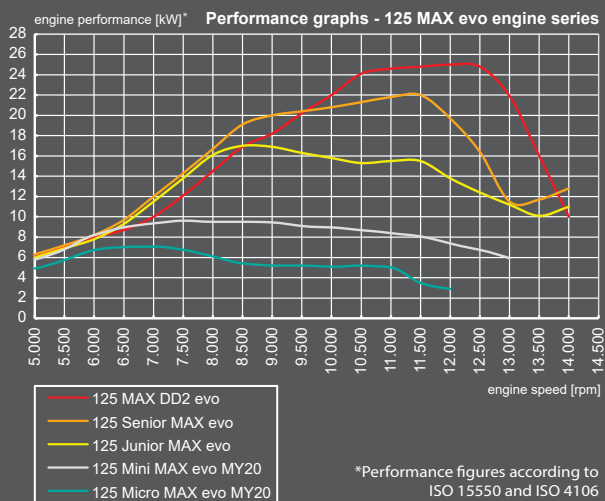

**125 MAX DD2 evo**

15+  
years\*

34 hp  
ROTAX

- Age** 15 years +
- Race class** Leisure / Club / national or international
- Maximum Performance** 25 kW / 34 hp at 12,000 rpm
- Maximum torque** 22 Nm at 10,500 rpm
- Weight** bare engine: 16.8 kg / 37.0 lbs  
with complete power pack: 28.8 kg / 63.5 lbs
- Special features** Chainless drive system, 2-speed gearbox, operated by shift paddle from the steering wheel, cylinder with electronically controlled exhaust valve
- Power Pack** intake silencer, carburetor, fuel pump, engine, exhaust system, radiator, battery box incl. cover, cable harness, OFF/ON/START switch, relay
- Chassis compatibility** wheel base 1,040 mm